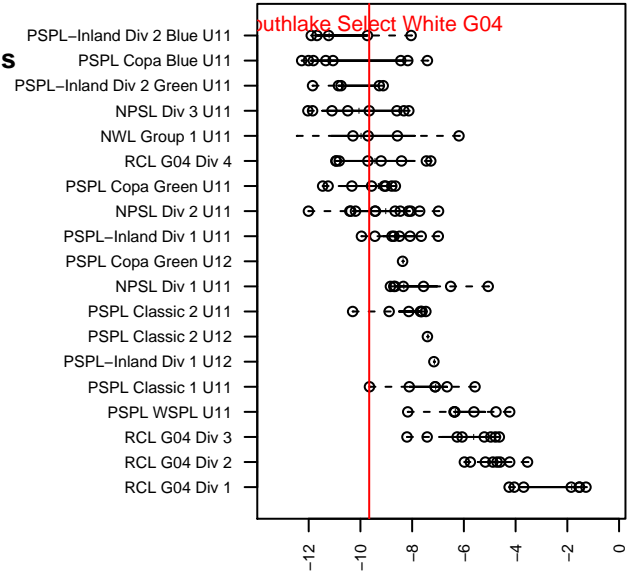

**attack and defense rating
relative to others at age
and all opponents in last 13 months**