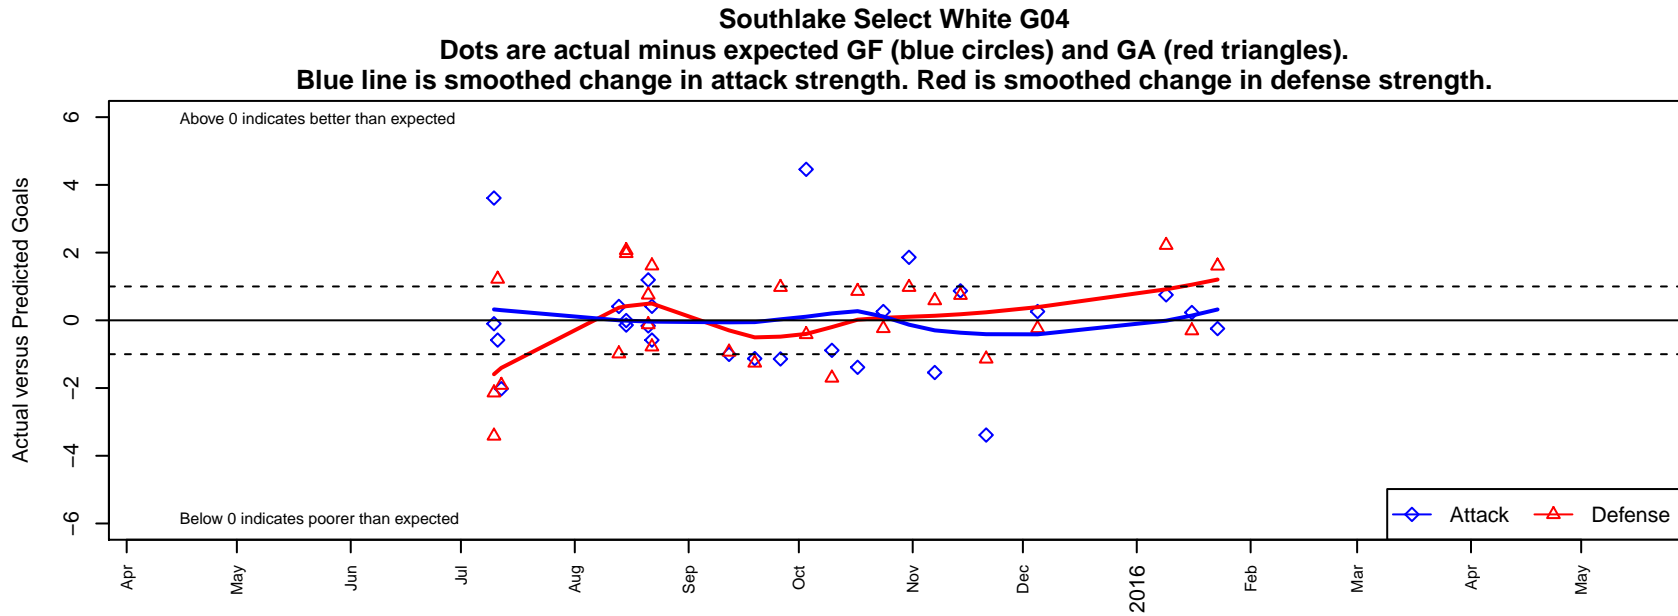

Southlake Select White G04

Southlake Select
 Renton, WA
 G04 total strength=156
 attack=0.13 defense=0.09
 fall league = NPSL Div 3 U11
 notes= was SCORE

alt names used:
 Southlake Select G04 White
 SOUTHLAKE WHITE (WA)
 Southlake Whitehawks
 SOUTHLAKE WHITE ()
 Crossfire SelectG04-White

Venues played:
 2015 KCC GU11 Silver
 2015 Bigfoot Silver A U11
 2015 REDAPT Cup Silver 9v9 U11
 2015 NPSL Division 3 U11
 2015 Founders Cup G04

**attack and defense variance (black dot)
relative to other teams
and top 10 in region**